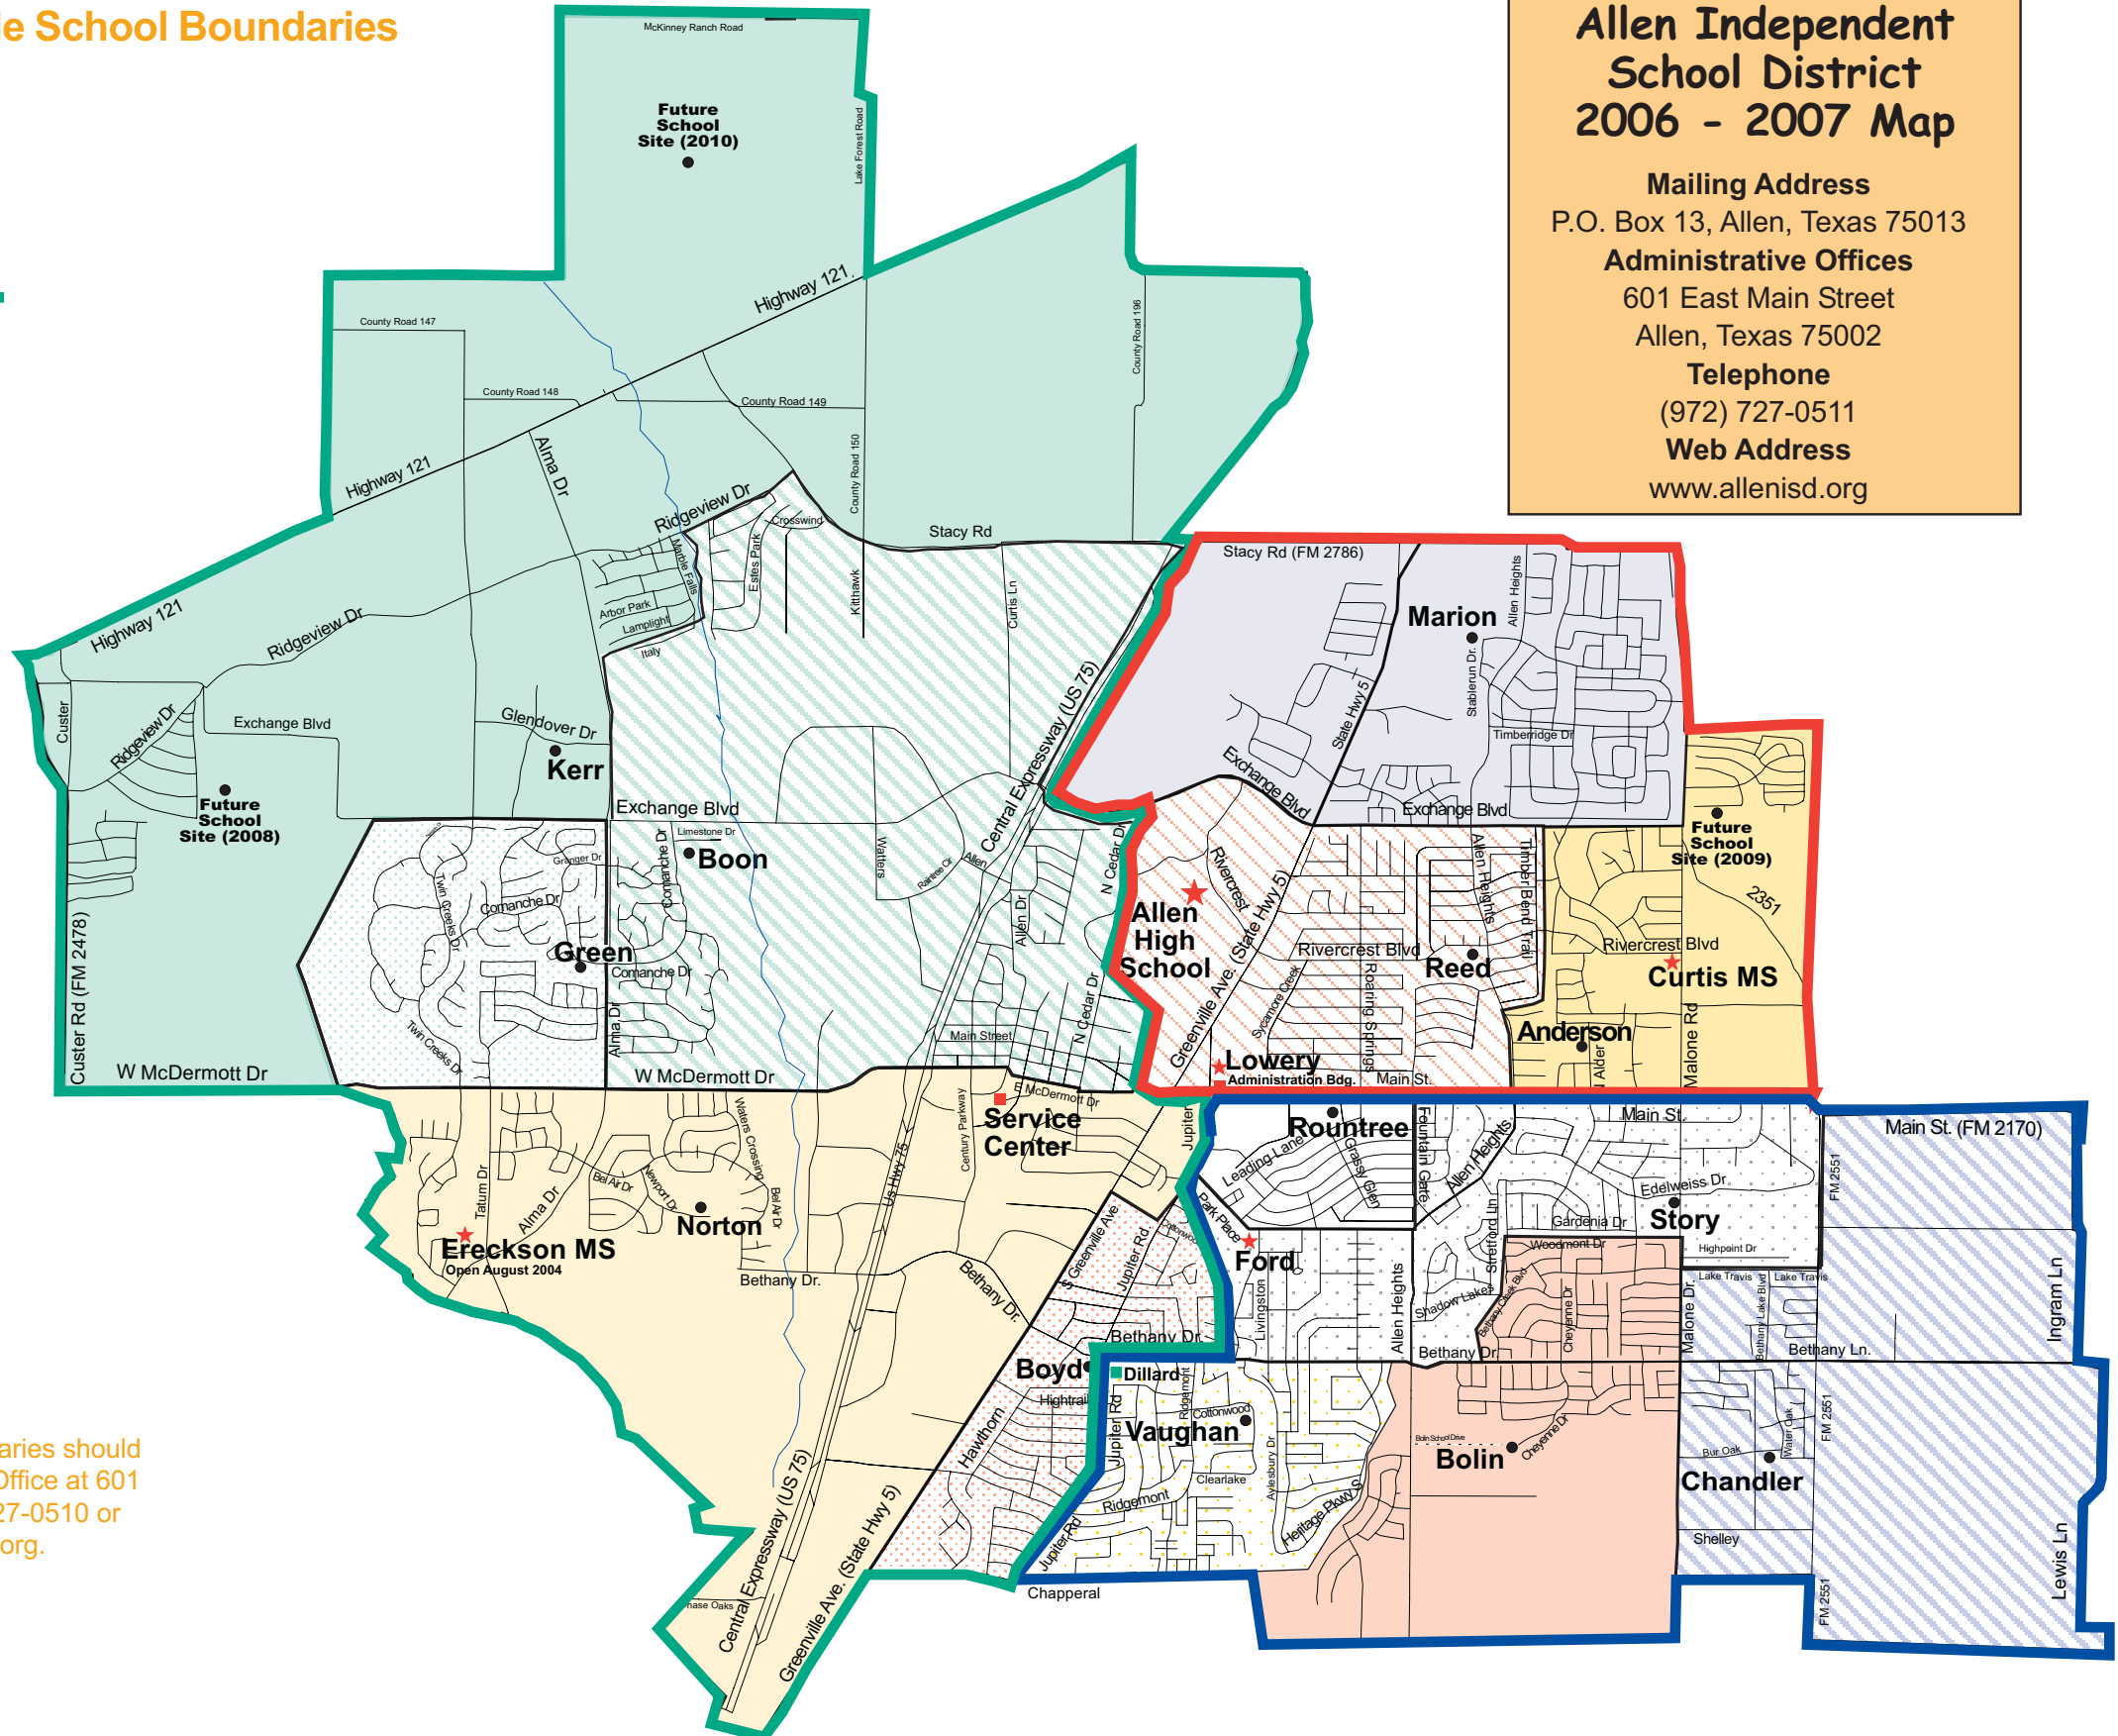

Allen Independent School District 2006-2007 Elementary & Middle School Boundaries

- ★ **Allen High School**
  300 Rivercrest (972) 727-0400
- ★ **Lowery Freshman Center**
  120 N. Jupiter Rd (972) 396-6975
- ★ **Curtis Middle School**
  1530 Rivercrest (972) 727-0340
- ★ **Ereckson Middle School**
  450 Tatum Drive (972) 747-3308
- ★ **Ford Middle School**
  630 Park Place (972) 727-0590
- **Anderson Elementary**
  305 N. Alder (972) 396-6924
- **Bolin Elementary**
  5705 Cheyenne (214) 495-6750
- **Boon Elementary**
  1050 Comanche (972) 747-3331
- **Chandler Elementary**
  1000 Water Oak (469) 467-1400
- **Boyd Elementary**
  800 Jupiter (972) 727-0560
- **Green Elementary**
  1315 Comanche (972) 727-0370
- **Kerr Elementary**
  1325 Glendover (214) 495-6765
- **Marion Elementary**
  1595 Stablerun (214) 495-6784
- **Norton Elementary**
  1120 Newport (972) 396-6918
- **Reed Elementary**
  1200 Rivercrest (972) 727-0580
- **Rountree Elementary**
  800 East Main (972) 727-0550
- **Story Elementary**
  1550 Edelweiss (972) 727-0570
- **Vaughan Elementary**
  820 Cottonwood (972) 727-0470
- **Dillard Center**
  610 Bethany (972) 727-7163
- **Administration Center**
  601 East Main (972) 727-0511
- **Service Center**
  2 Butler Circle (972) 727-0540

**Allen Independent School District
2006 - 2007 Map**

Mailing Address
P.O. Box 13, Allen, Texas 75013

Administrative Offices
601 East Main Street
Allen, Texas 75002

Telephone
(972) 727-0511

Web Address
www.allenisd.org

Questions concerning school attendance boundaries should be directed to the Allen ISD Public Information Office at 601 East Main Street, Allen, Texas 75002 (972) 727-0510 or e-mail inquiries to public_info@allenisd.org.