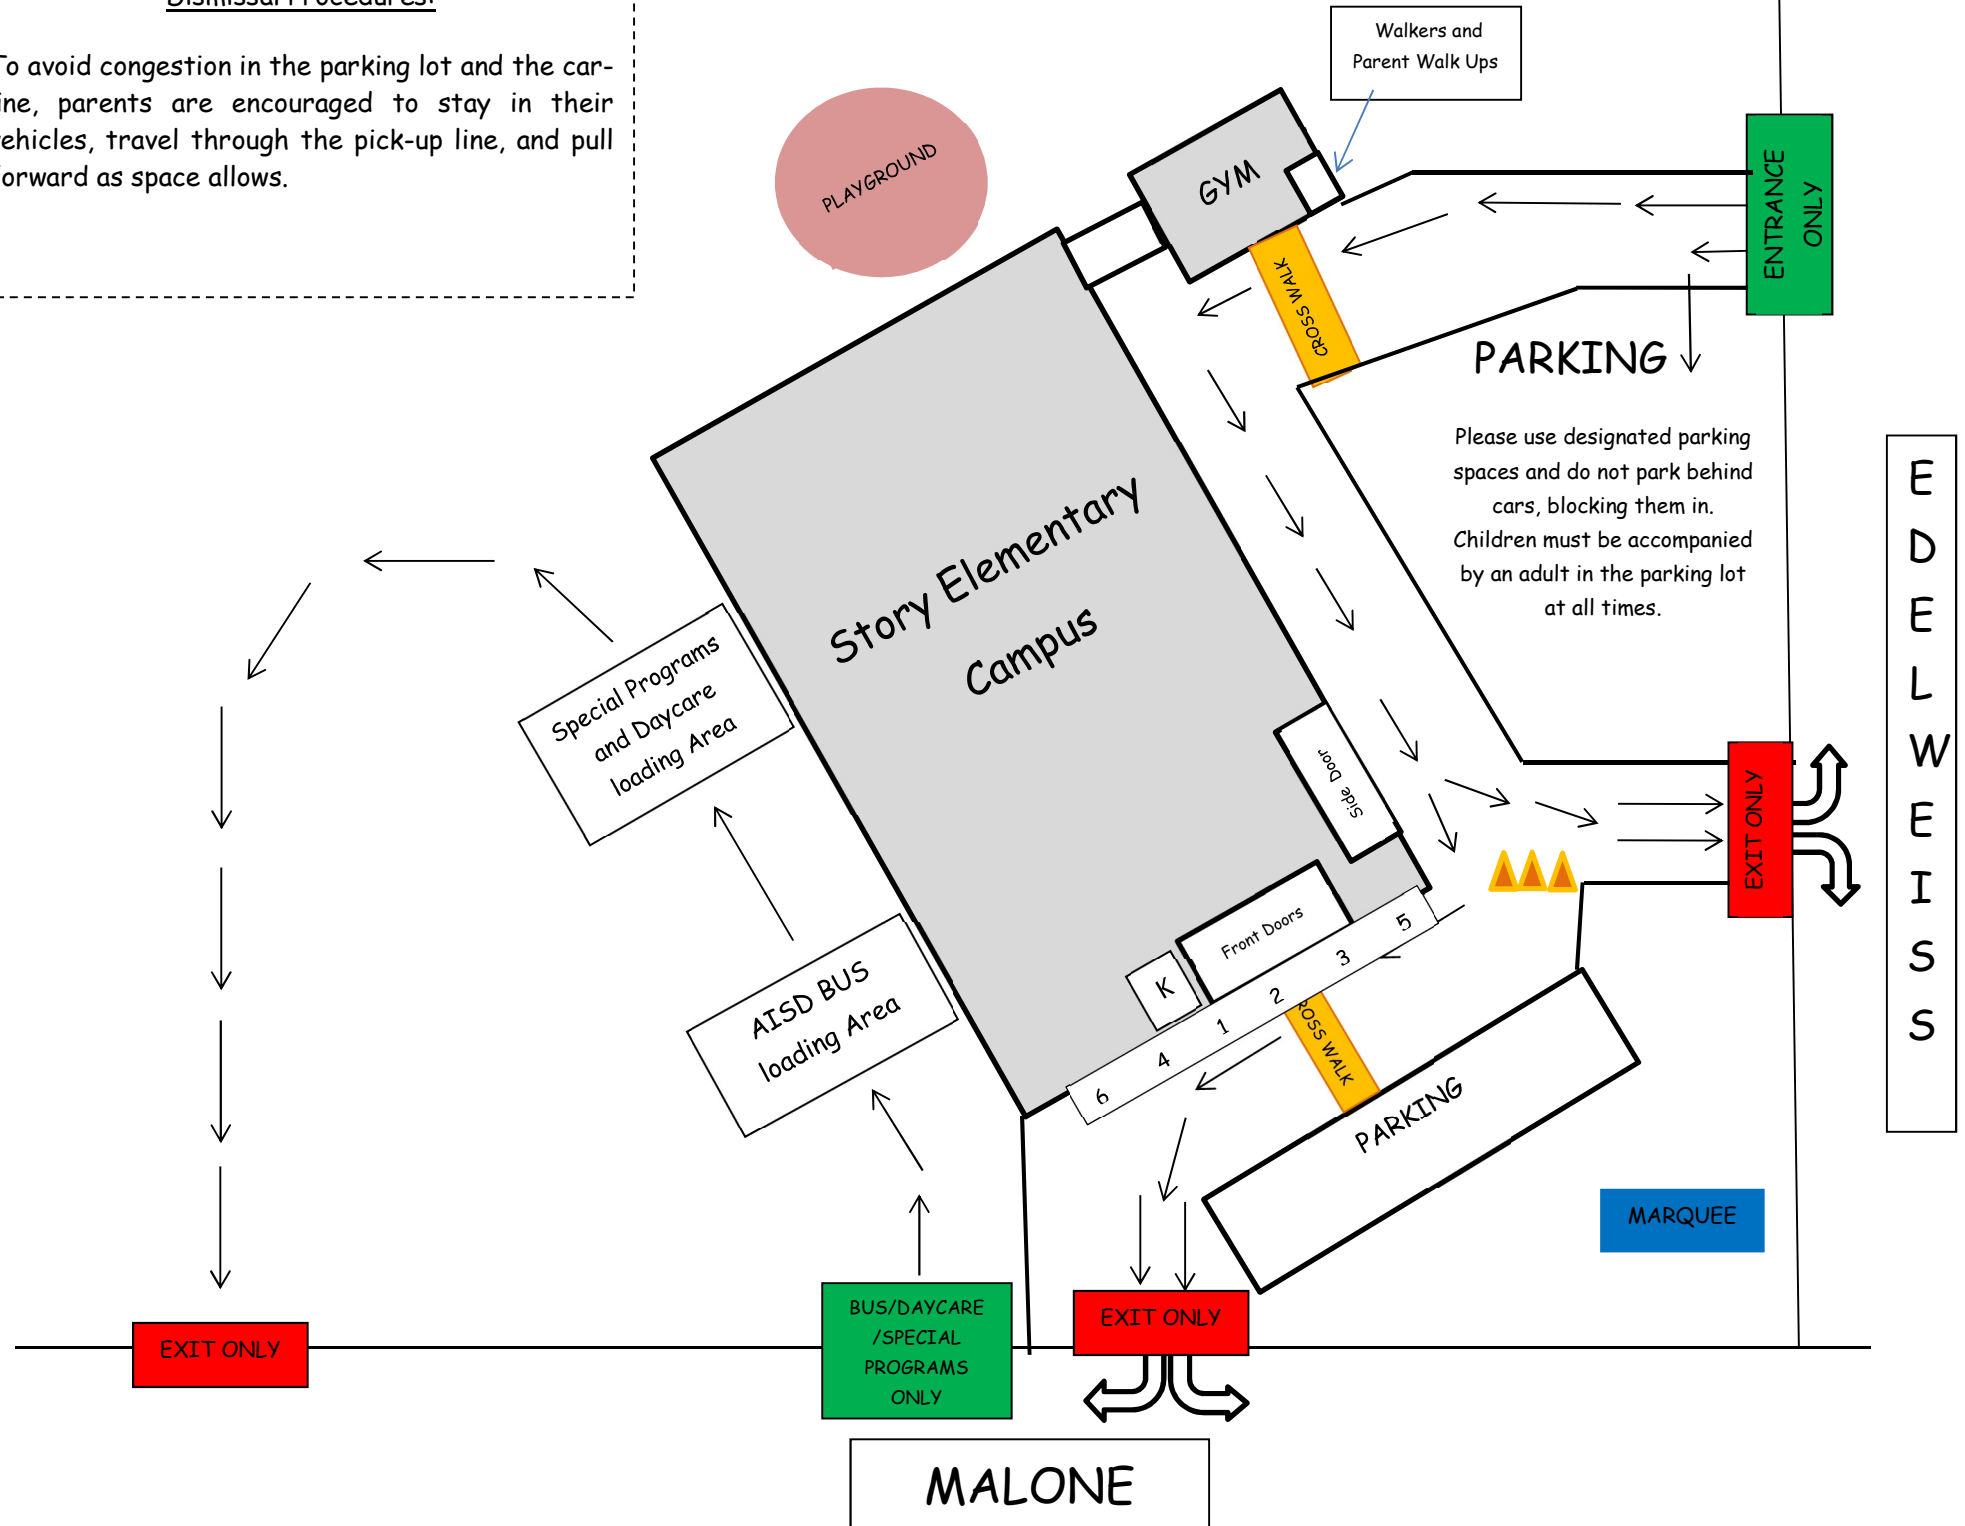

Dismissal Procedures:

To avoid congestion in the parking lot and the car-line, parents are encouraged to stay in their vehicles, travel through the pick-up line, and pull forward as space allows.

EXIT ONLY

BUS/DAYCARE /SPECIAL PROGRAMS ONLY

EXIT ONLY

MALONE

Walkers and Parent Walk Ups

GYM

PLAYGROUND

ENTRANCE ONLY

PARKING

Please use designated parking spaces and do not park behind cars, blocking them in. Children must be accompanied by an adult in the parking lot at all times.

Special Programs and Daycare loading Area

AISD BUS loading Area

Front Doors

Side Door

ROSS WALK

PARKING

MARQUEE

EXIT ONLY

E
D
E
L
W
E
I
S
S