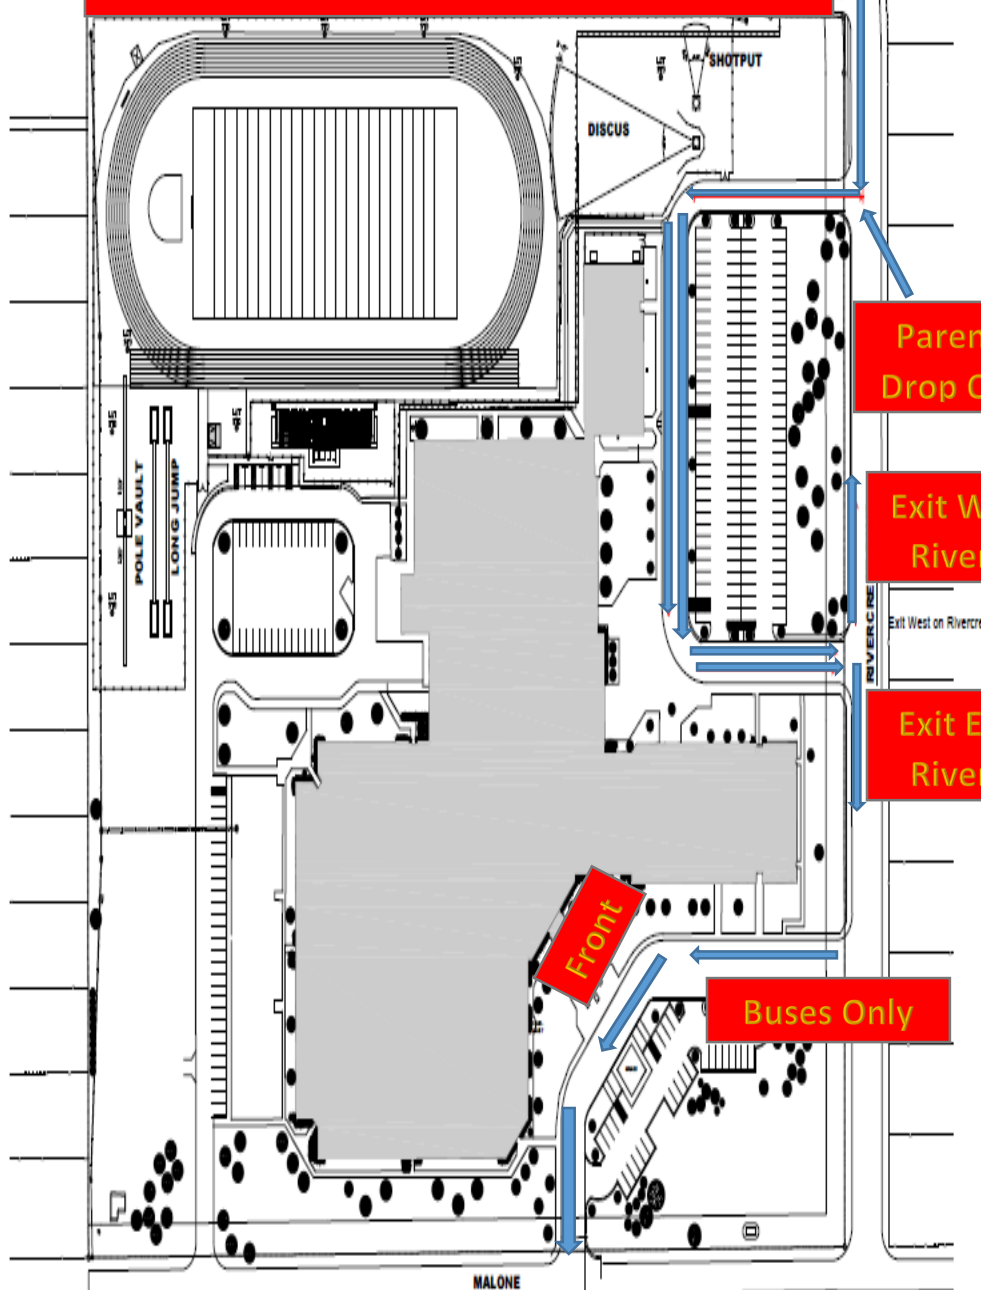

Curtis MS Parent Drop Off

01 CURTIS MIDDLE SCHOOL

STP s planners inc
ARCHITECTS PLANNERS ENGINEERS
AL
SIT
CURTIS