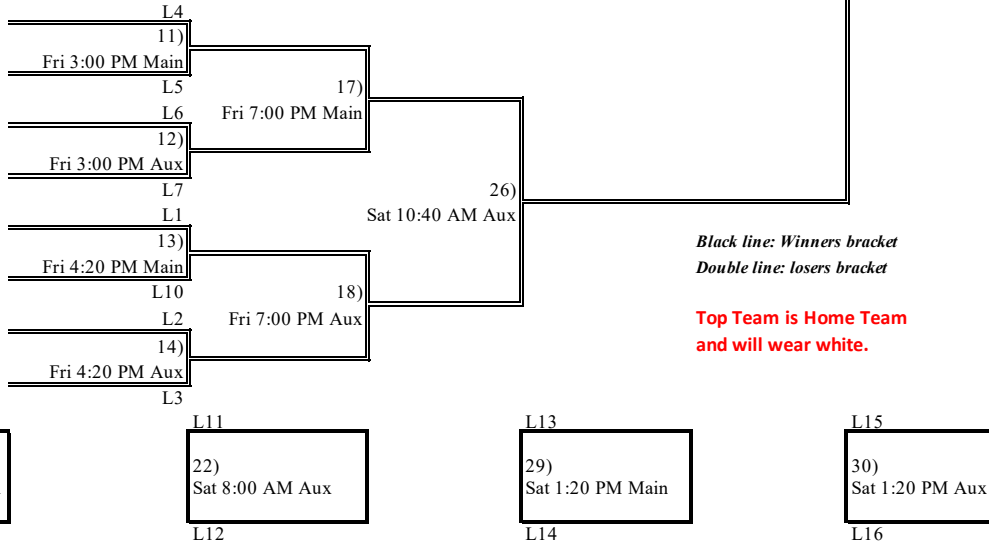

Winners Bracket

Losers Bracket

Black line: Winners bracket
Double line: losers bracket

Top Team is Home Team and will wear white.

B TEAM POOL PLAY