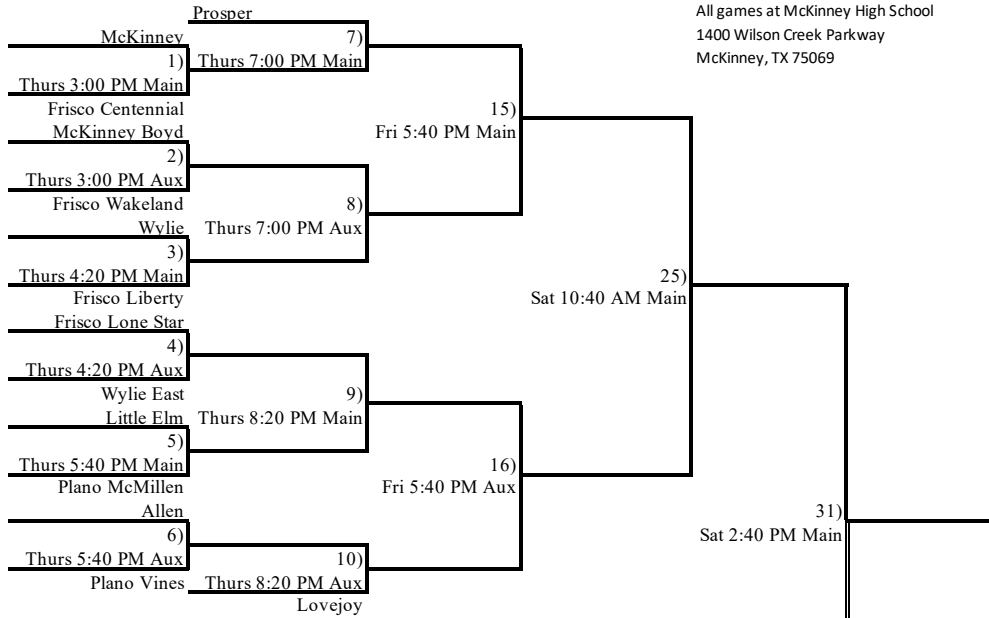

Winners Bracket

Losers Bracket

Black line: Winners bracket
Double line: losers bracket

Top Team is Home Team and will wear white.

B TEAM POOL PLAY