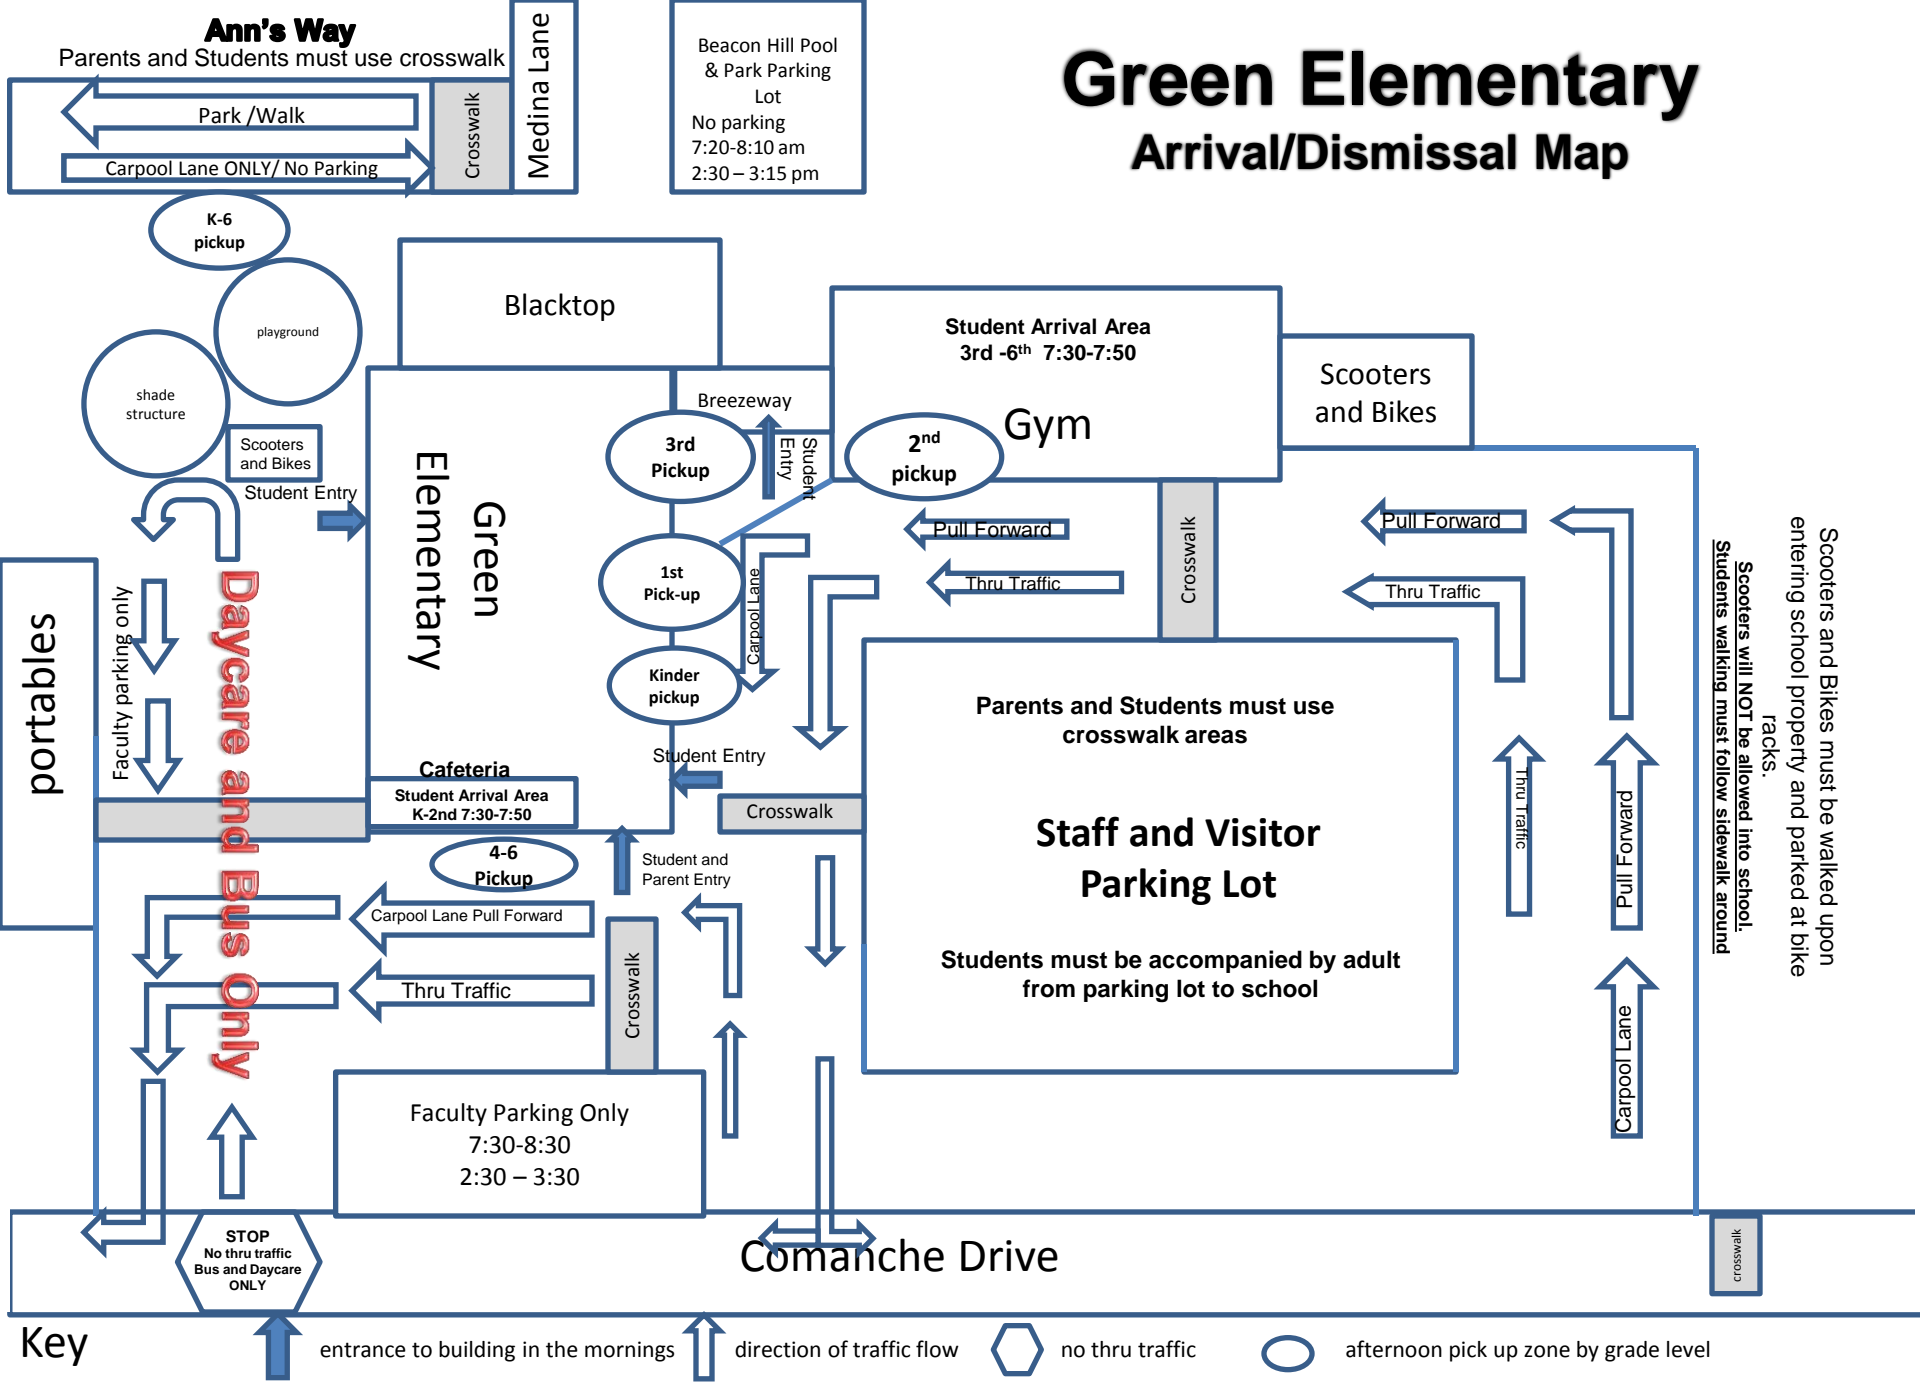

# Green Elementary Arrival/Dismissal Map

Parents and Students must use crosswalk

Beacon Hill Pool & Park Parking Lot  
No parking  
7:20-8:10 am  
2:30 - 3:15 pm

# Green Elementary Arrival/Dismissal Map

Blacktop

**Student Arrival Area**  
3rd -6<sup>th</sup> 7:30-7:50

Scooters and Bikes

3rd Pickup

2nd pickup

1st Pick-up

Kinder pickup

portables

Faculty parking only

**Daycare and Bus Only**

**Green Elementary**

**Cafeteria**  
Student Arrival Area  
K-2nd 7:30-7:50

**Staff and Visitor Parking Lot**  
Students must be accompanied by adult from parking lot to school

Comanche Drive

STOP  
No thru traffic  
Bus and Daycare  
ONLY

crosswalk

**Key**

- entrance to building in the mornings
- direction of traffic flow
- no thru traffic
- afternoon pick up zone by grade level