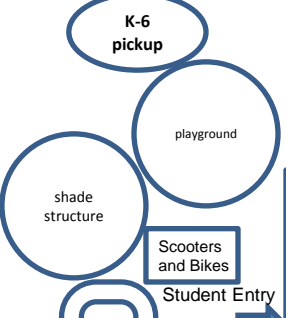

# Green Elementary Arrival/Dismissal Map

Parents and Students must use crosswalk

Beacon Hill Pool & Park Parking Lot  
No parking  
7:20-8:10 am  
2:30 - 3:15 pm

# Green Elementary Arrival/Dismissal Map

Blacktop

**Student Arrival Area**  
3rd -6<sup>th</sup> 7:30-7:50

Scooters and Bikes

3rd Pickup

2nd pickup

1st Pick-up

Kinder pickup

portables

Faculty parking only

**Daycare and Bus Only**

**Green Elementary**

**Cafeteria**  
Student Arrival Area  
K-2nd 7:30-7:50

**Staff and Visitor Parking Lot**  
Students must be accompanied by adult from parking lot to school

Comanche Drive

STOP  
No thru traffic  
Bus and Daycare  
ONLY

crosswalk

**Key**

- entrance to building in the mornings
- direction of traffic flow
- no thru traffic
- afternoon pick up zone by grade level