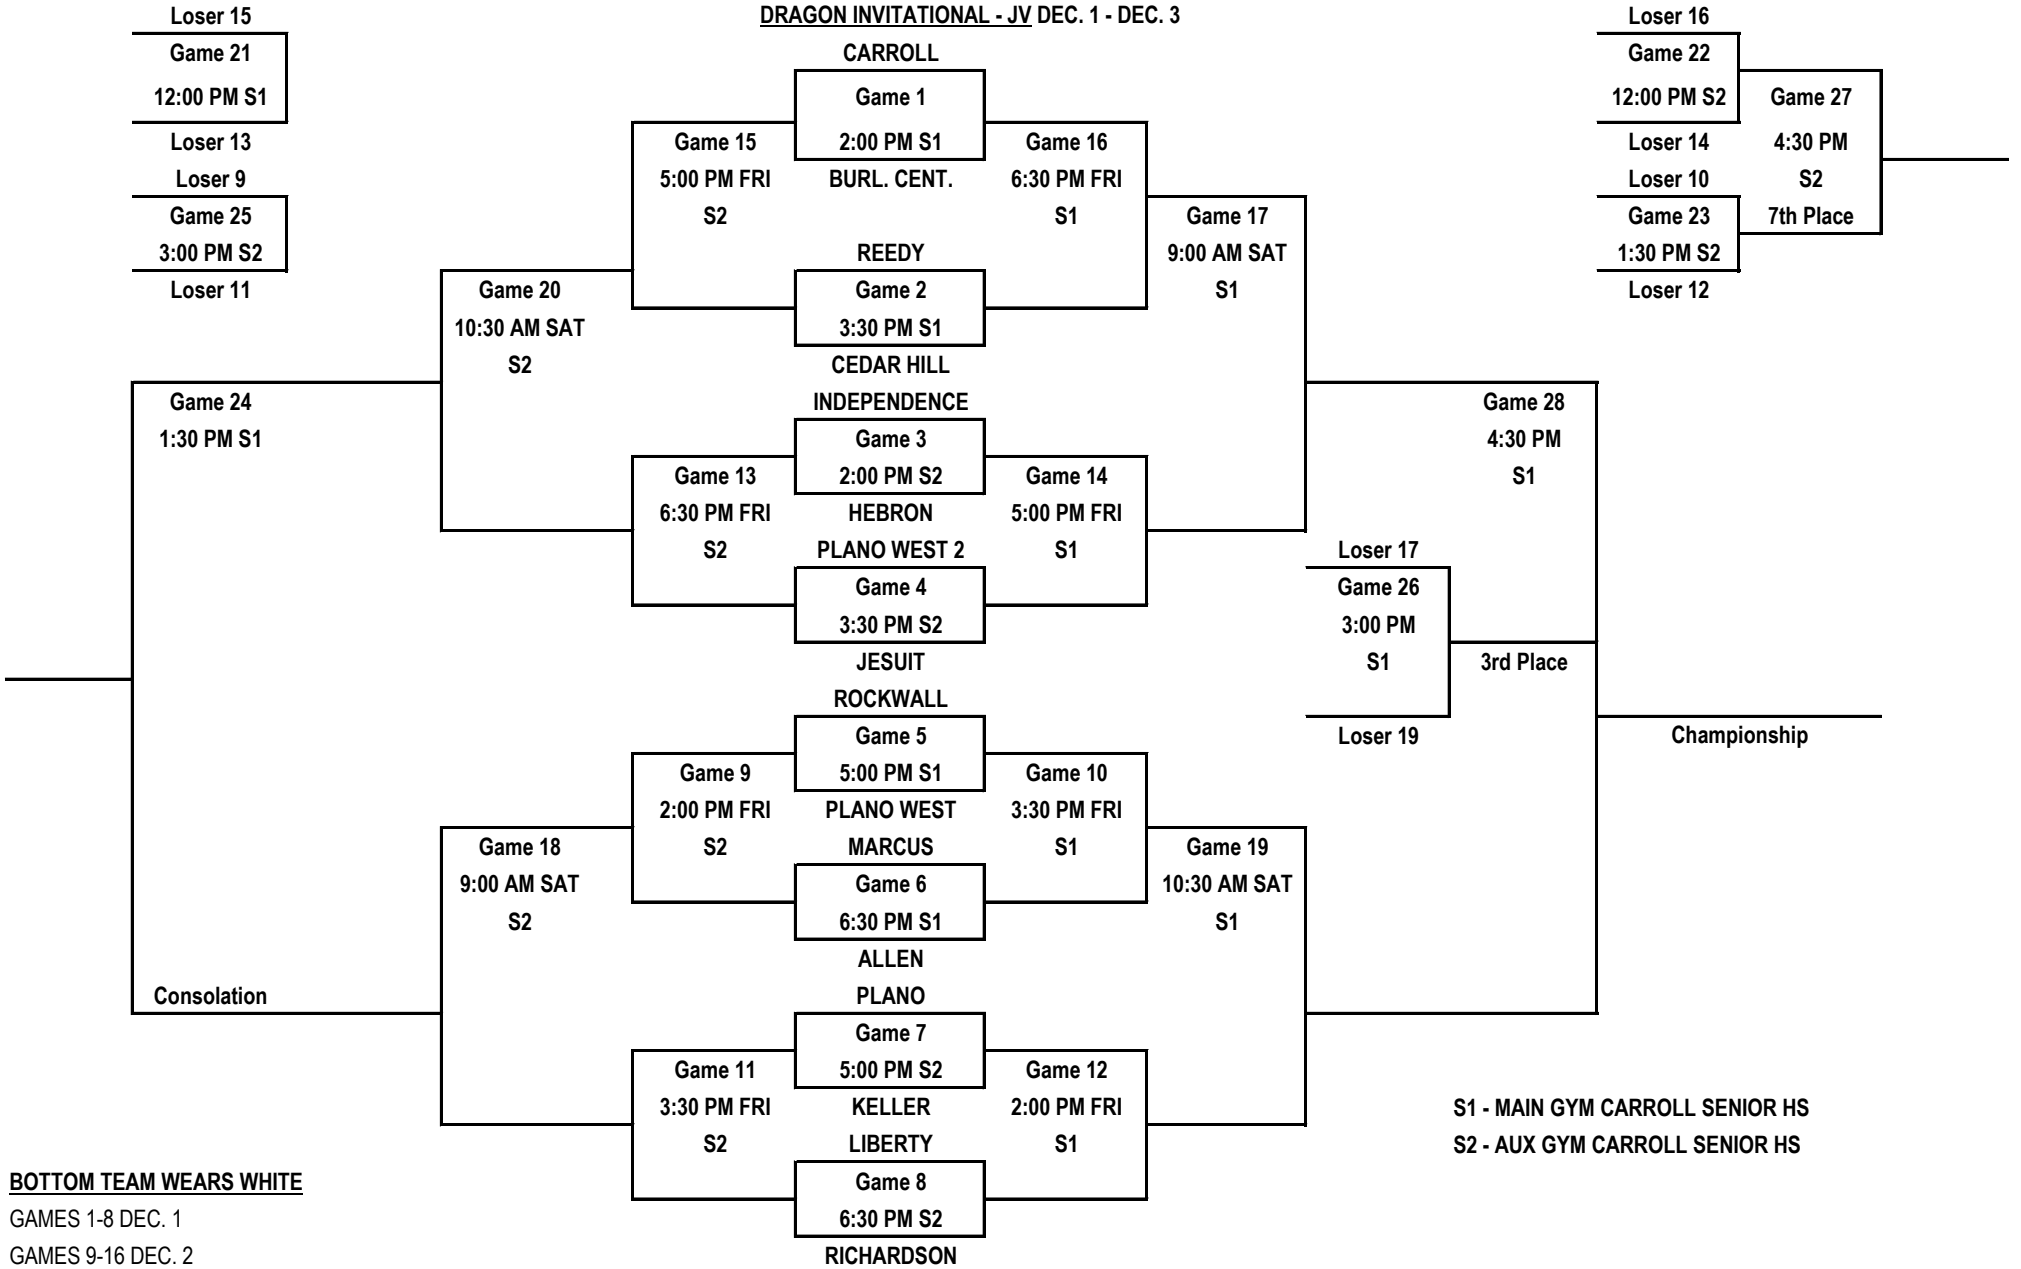

**DRAGON INVITATIONAL - JV DEC. 1 - DEC. 3**

**BOTTOM TEAM WEARS WHITE**

GAMES 1-8 DEC. 1

GAMES 9-16 DEC. 2

GAMES 17-28 DEC. 3