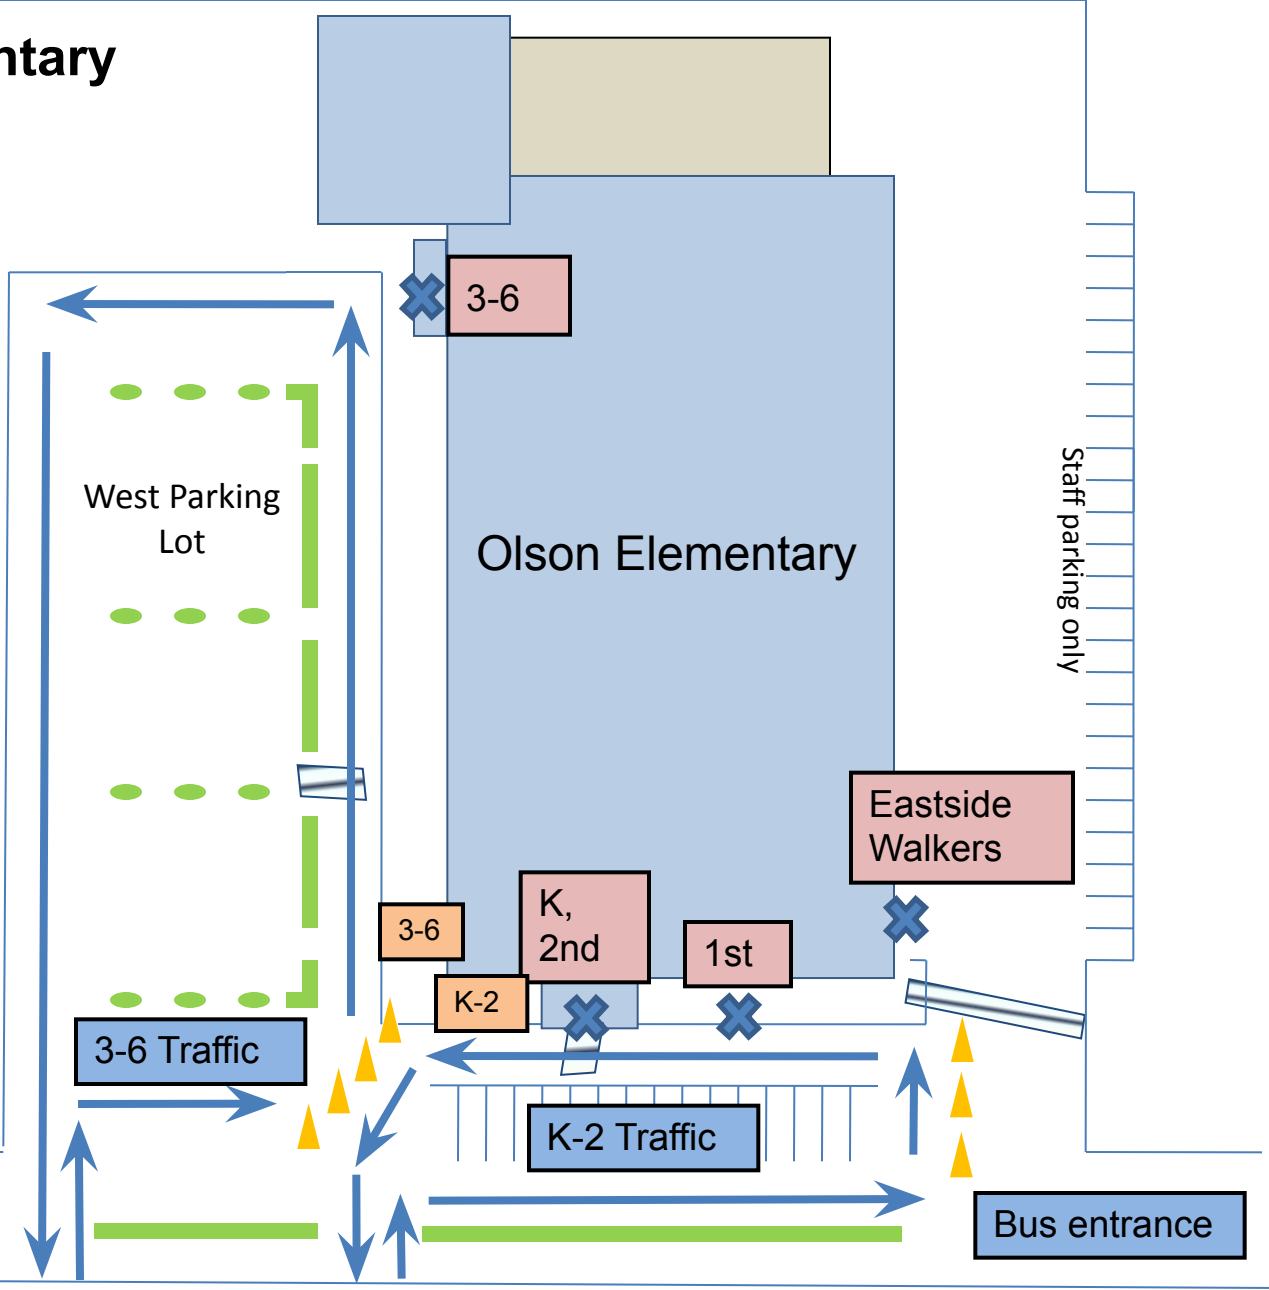

Olson Elementary Traffic Map

Map Key

-  Building
-  Crosswalks
-  Playground
-  Student Entrance
-  Traffic cones
-  Traffic flow directional arrows
-  Parent Waiting Area

Exchange Parkway

Bus entrance

Staff parking only

West Parking Lot

Olson Elementary

Eastside Walkers

3-6 Traffic

K-2 Traffic

3-6

3-6

K-2