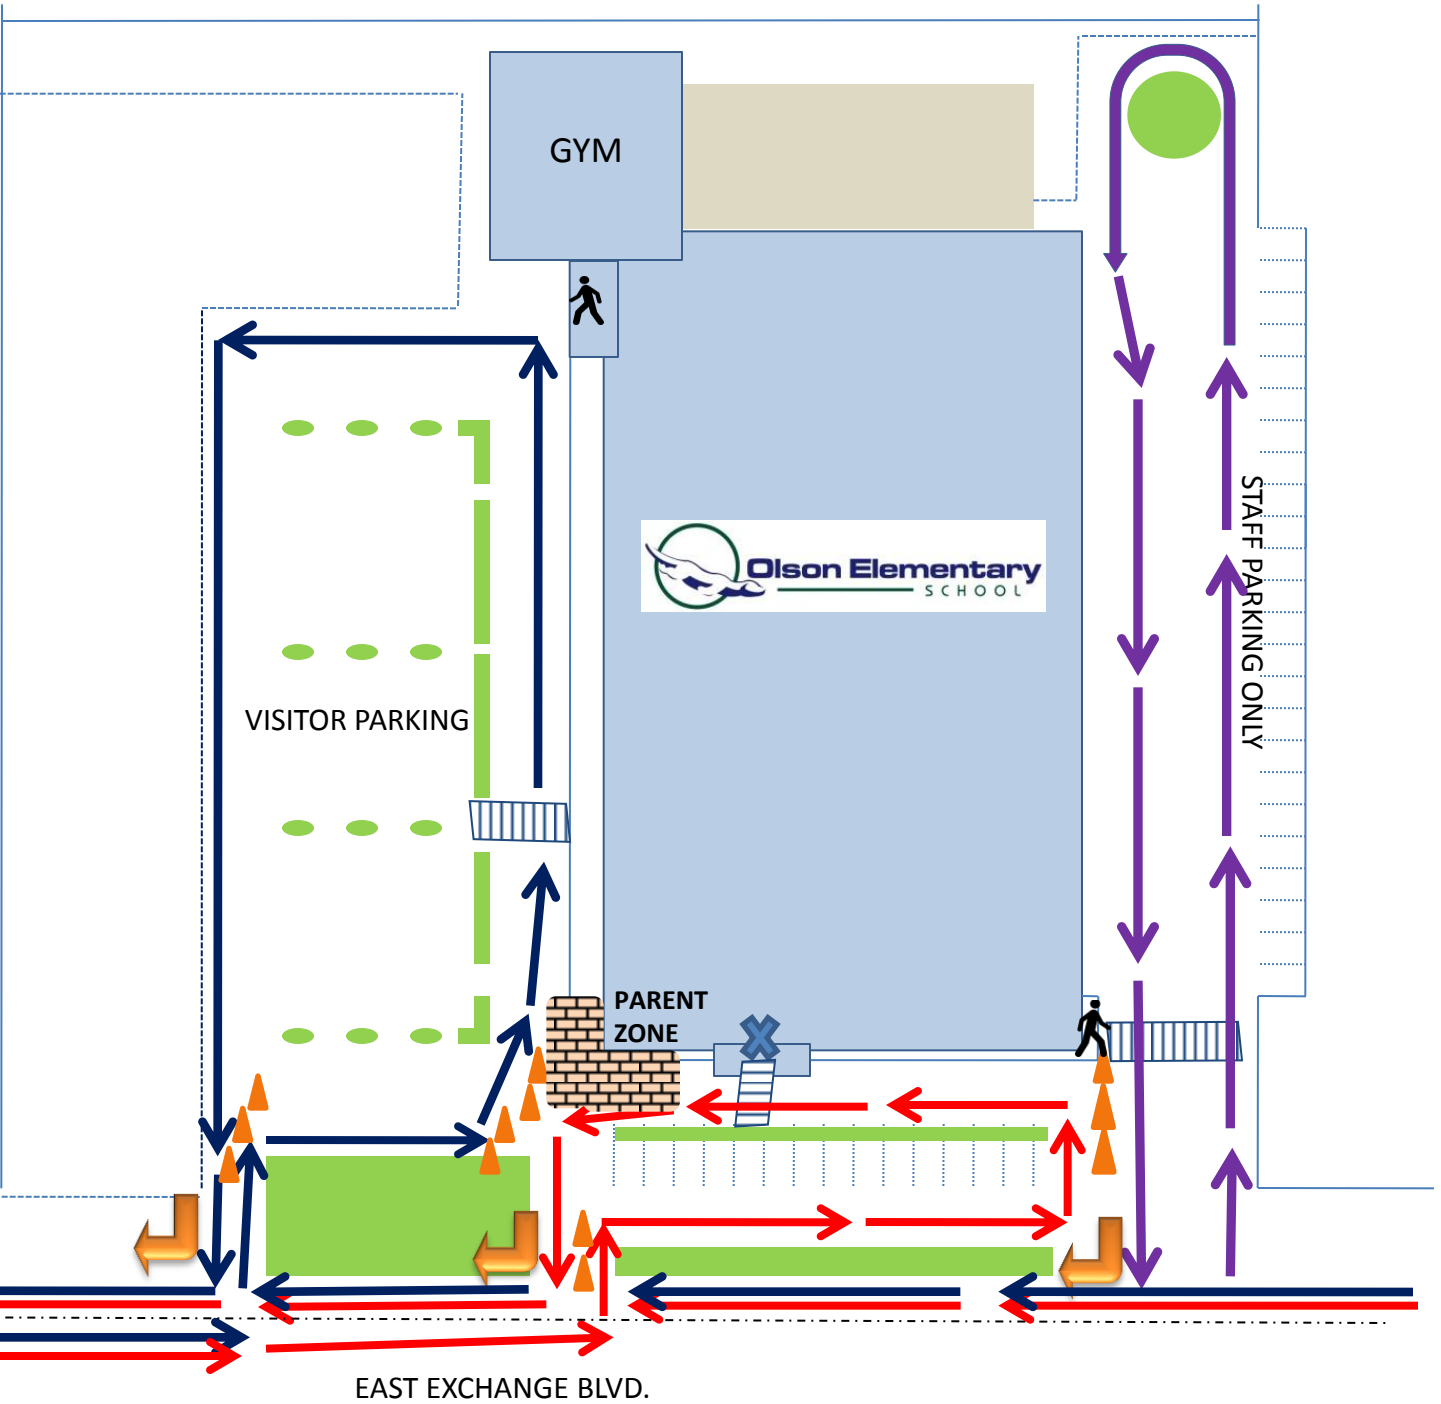

NOTE: YOU MUST DISPLAY YOUR CAR TAG WITH YOUR FAMILY NUMBER IN YOUR CAR OR HAVE IT IN-HAND FOR A STUDENT TO BE RELEASED TO YOU.

Parent Waiting Zone

For the safety of our students, if you parked and walked up or are walking home with your child, please wait here.

3rd-6th
Drop Off/Pick Up

K-2nd & Older Siblings
Drop Off/Pick Up

Bus, Day Care and Special Programs as assigned ONLY.

Walkers
Students walking home without a parent will be escorted to the appropriate exit (West or East) and released to walk home.

RIGHT TURN ONLY

Parents and Visitors
All visitors must enter here and check in with receptionist in Safety Vestibule.

Crosswalks

Traffic Cones
For the safety of our students, please never drive around or over traffic cones.

EAST EXCHANGE BLVD.