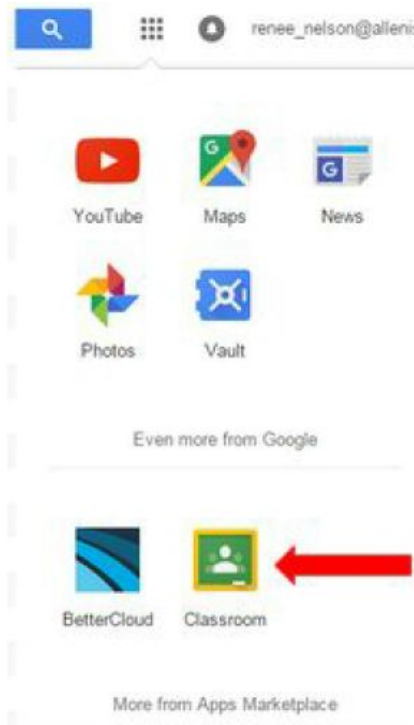

4. Drop down the menu and click the more button- there you will find the Google Classroom icon